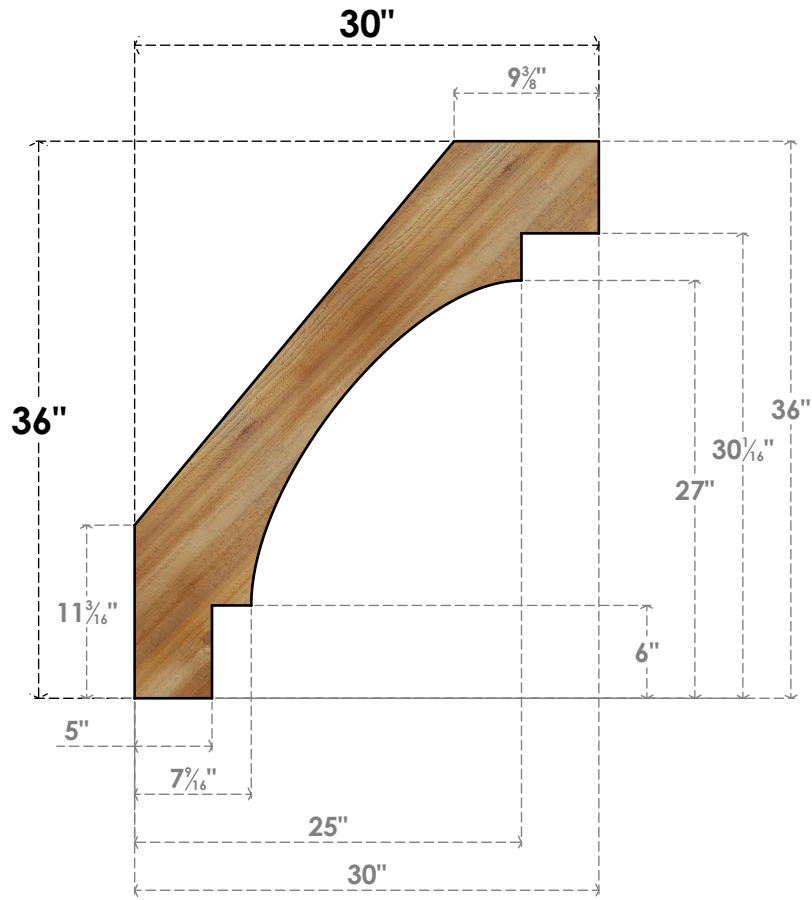

BRC06X30X36MRC00RWR

6"W X 30"D X 36"H MERCED ROUGH SAWN BRACE, WESTERN RED CEDAR

SIDE

FRONT

EKENA MILLWORK
 2300 WEST MAIN ST.
 CLARKSVILLE, TX 75426
 TOLL FREE: 866-607-0453
 WWW.EKENAMILLWORK.COM

NOTES

1. INSTALLATION TO BE COMPLETED IN ACCORDANCE WITH MANUFACTURER'S SPECIFICATIONS.
2. DRAWING MAY NOT BE TO SCALE
3. THIS DRAWING IS INTENDED FOR DESIGN AND PLANNING PURPOSES ONLY.
4. ALL INFORMATION CONTAINED HEREIN WAS CURRENT AT THE TIME OF DEVELOPMENT BUT MUST BE REVIEWED AND APPROVED BY THE PRODUCT MANUFACTURER TO BE CONSIDERED ACCURATE.
5. PRODUCTS ARE NOT KILN DRIED. THIS ITEM IS UNIQUE AND WILL CONTAIN THE NATURAL VARIATIONS THAT THE WOOD SPECIES OFFERS. THIS MAY RESULT IN VARIATIONS UP TO 1/4"